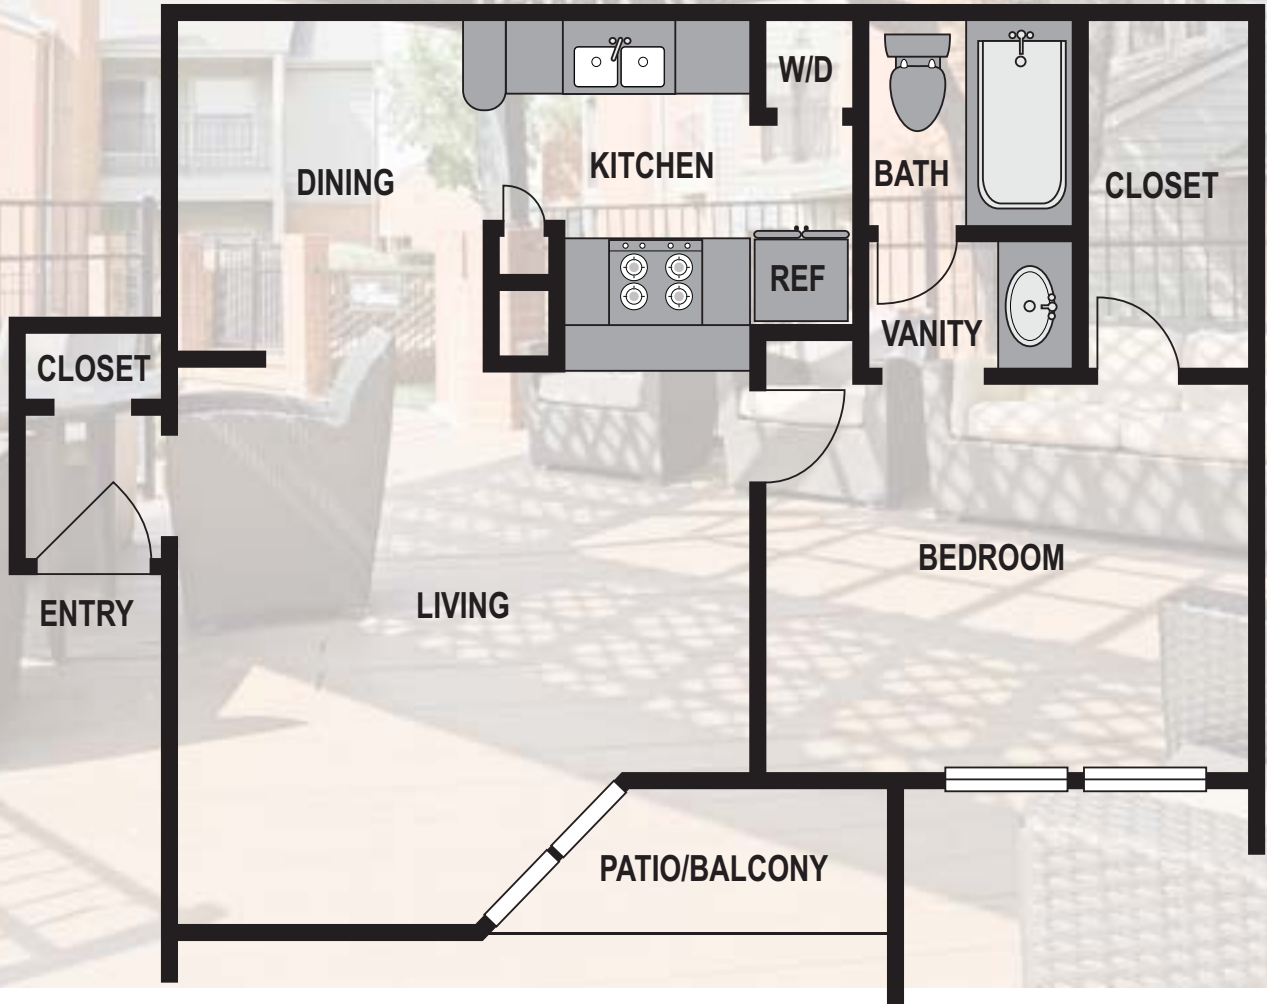

HERITAGE

AT VALLEY RANCH

A3

One Bedroom/One Bath - 640 Sq. Ft.

PH: 972-869-4224

9805 N. Macarthur Blvd. | Irving, TX 75063

www.heritageatvalleyranch.com

Another Priderock Partners Property

Selected floorplans may vary from the illustration due to design configurations and architectural styling.