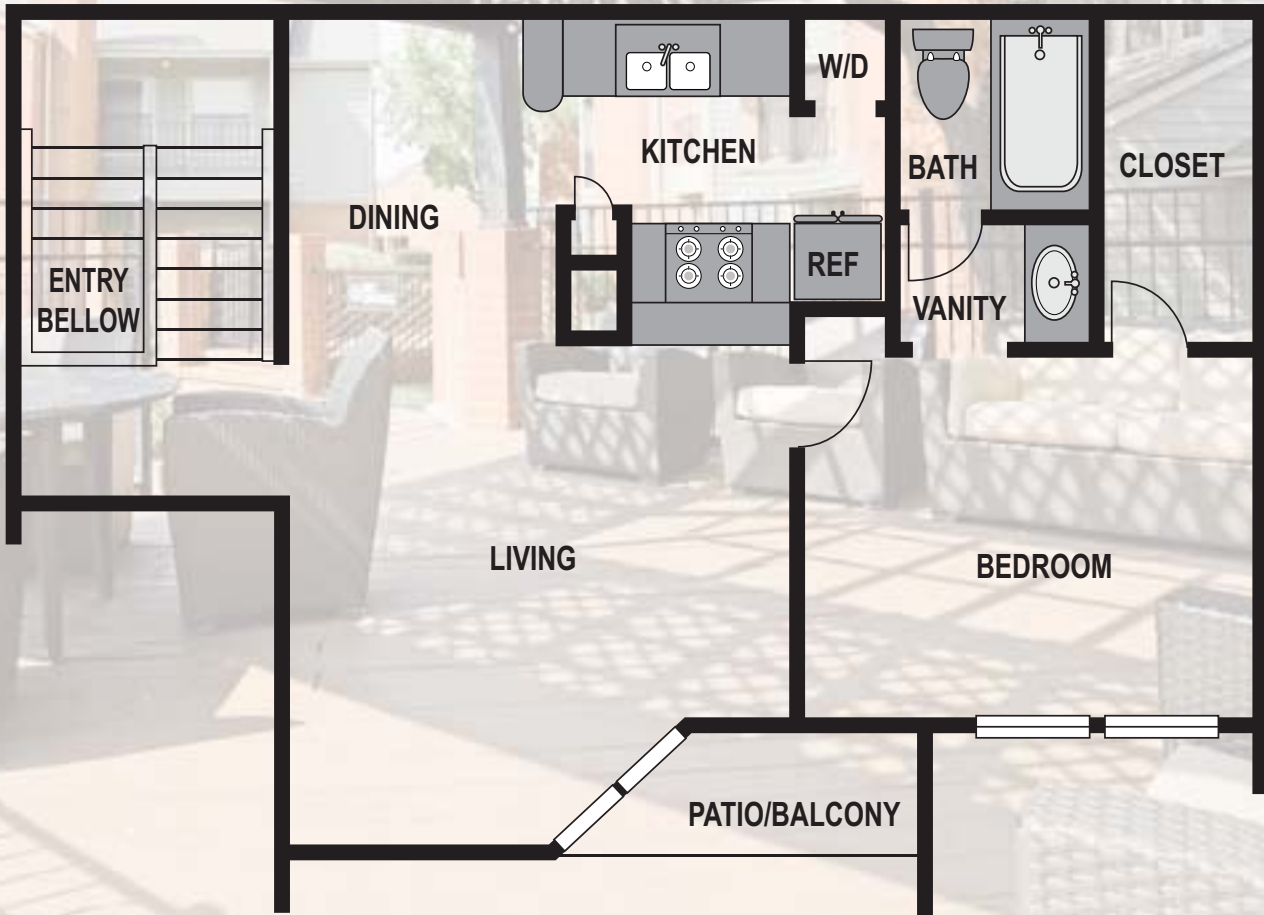

HERITAGE

AT VALLEY RANCH

A4

One Bedroom/One Bath - 725 Sq. Ft.

PH: 972-869-4224

9805 N. Macarthur Blvd. | Irving, TX 75063

www.heritageatvalleyranch.com

Another Priderock Partners Property

Selected floorplans may vary from the illustration due to design configurations and architectural styling.