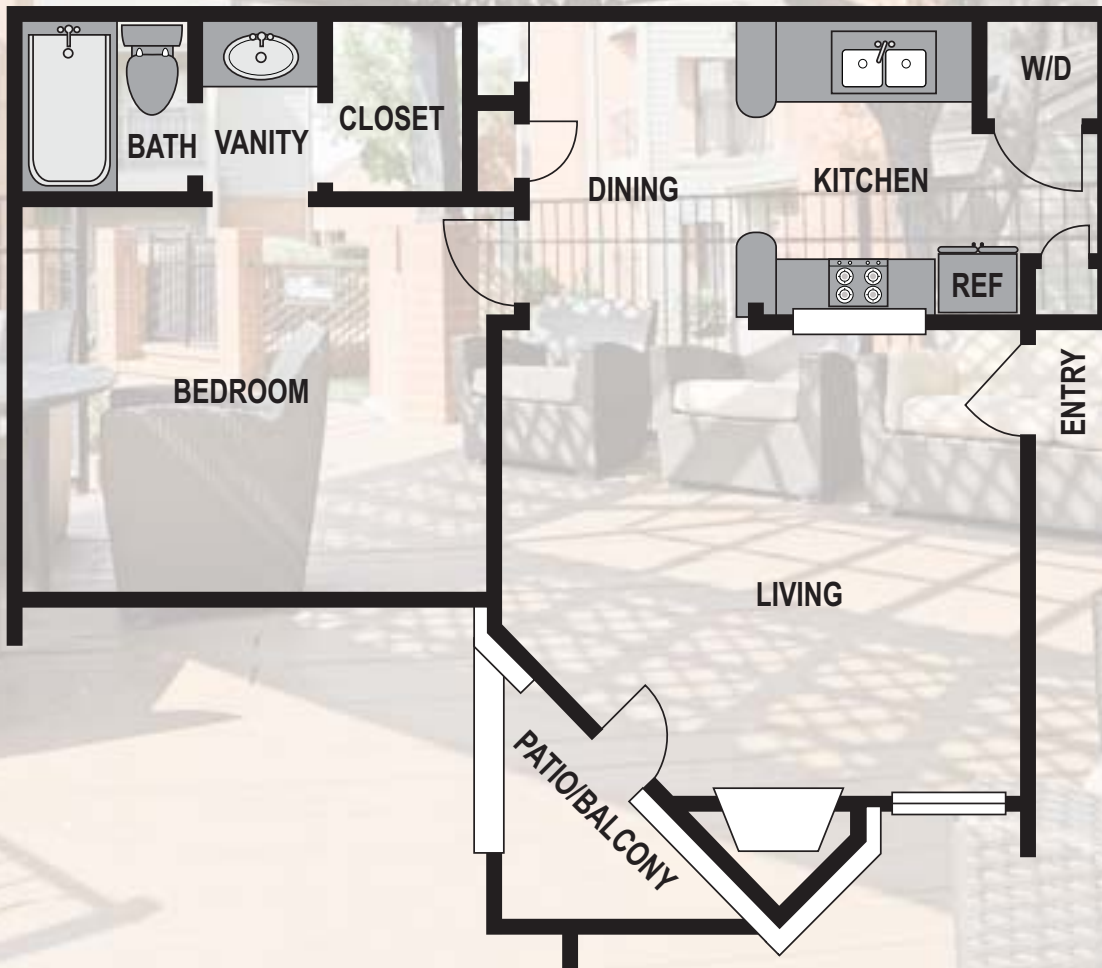

## A5

One Bedroom/One Bath - 727 Sq. Ft.

PH: 972-869-4224

9805 N. Macarthur Blvd. | Irving, TX 75063

[www.heritageatvalleyranch.com](http://www.heritageatvalleyranch.com)

Another Priderock Partners Property

*Selected floorplans may vary from the illustration due to design configurations and architectural styling.*