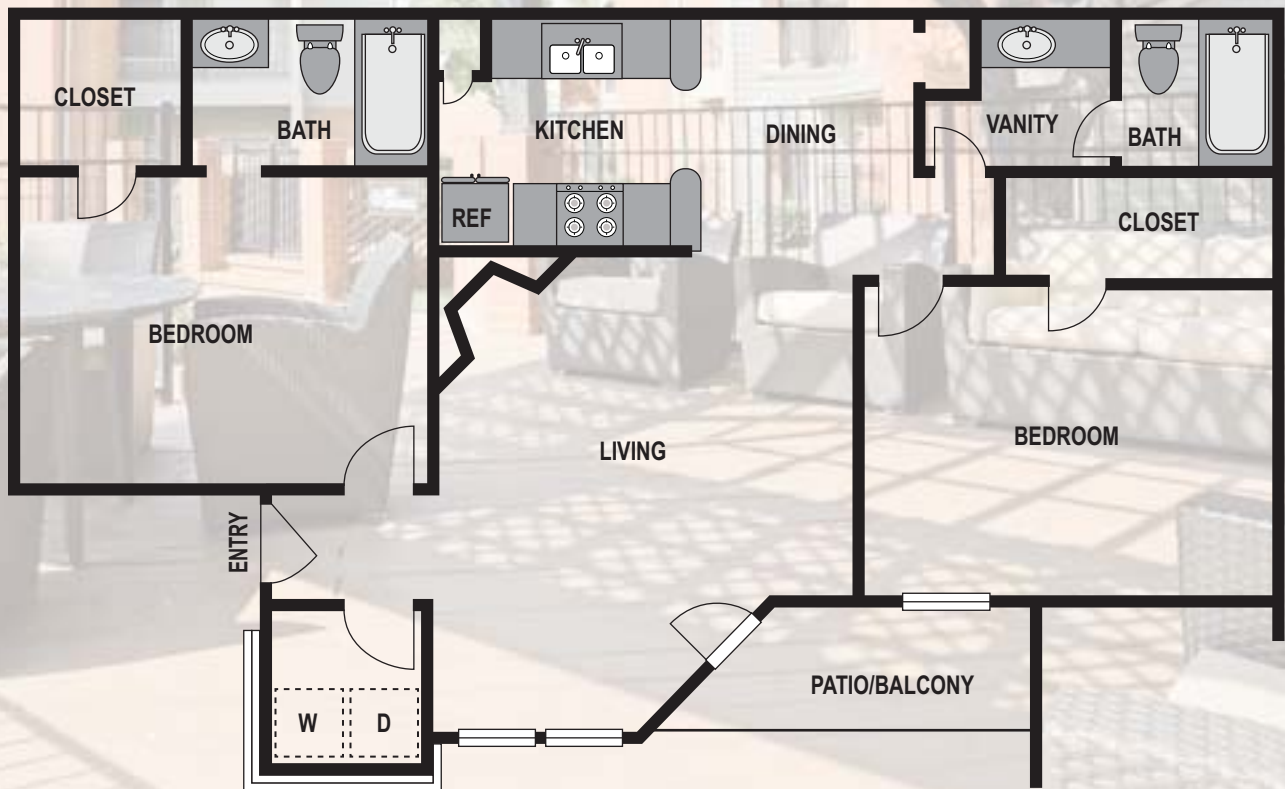

# HERITAGE

AT VALLEY RANCH

**B1**

Two Bedroom/Two Bath - 977 Sq. Ft.

PH: 972-869-4224

9805 N. Macarthur Blvd. | Irving, TX 75063

[www.heritageatvalleyranch.com](http://www.heritageatvalleyranch.com)

Another Priderock Partners Property

*Selected floorplans may vary from the illustration due to design configurations and architectural styling.*