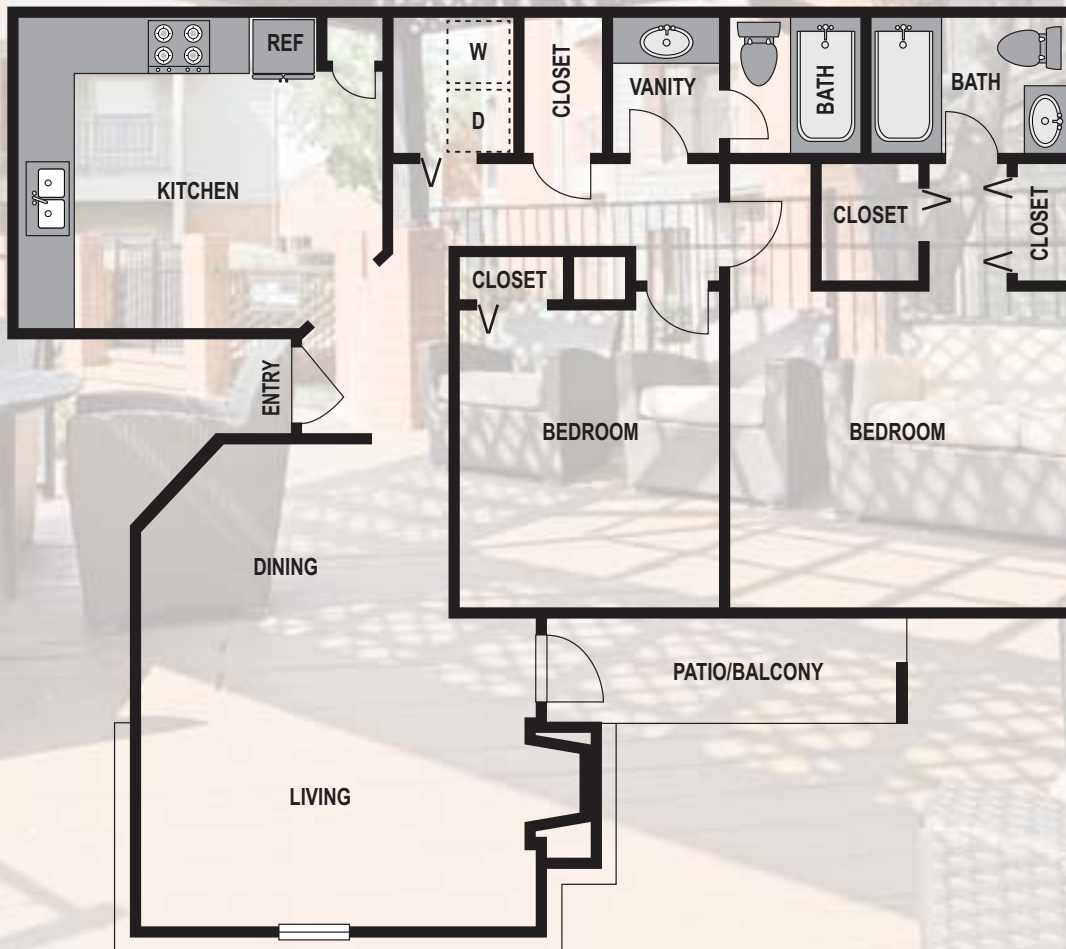

HERITAGE

AT VALLEY RANCH

B3

Two Bedroom/Two Bath - 1096 Sq. Ft.

PH: 972-869-4224

9805 N. Macarthur Blvd. | Irving, TX 75063

www.heritageatvalleyranch.com

Another Priderock Partners Property

Selected floorplans may vary from the illustration due to design configurations and architectural styling.